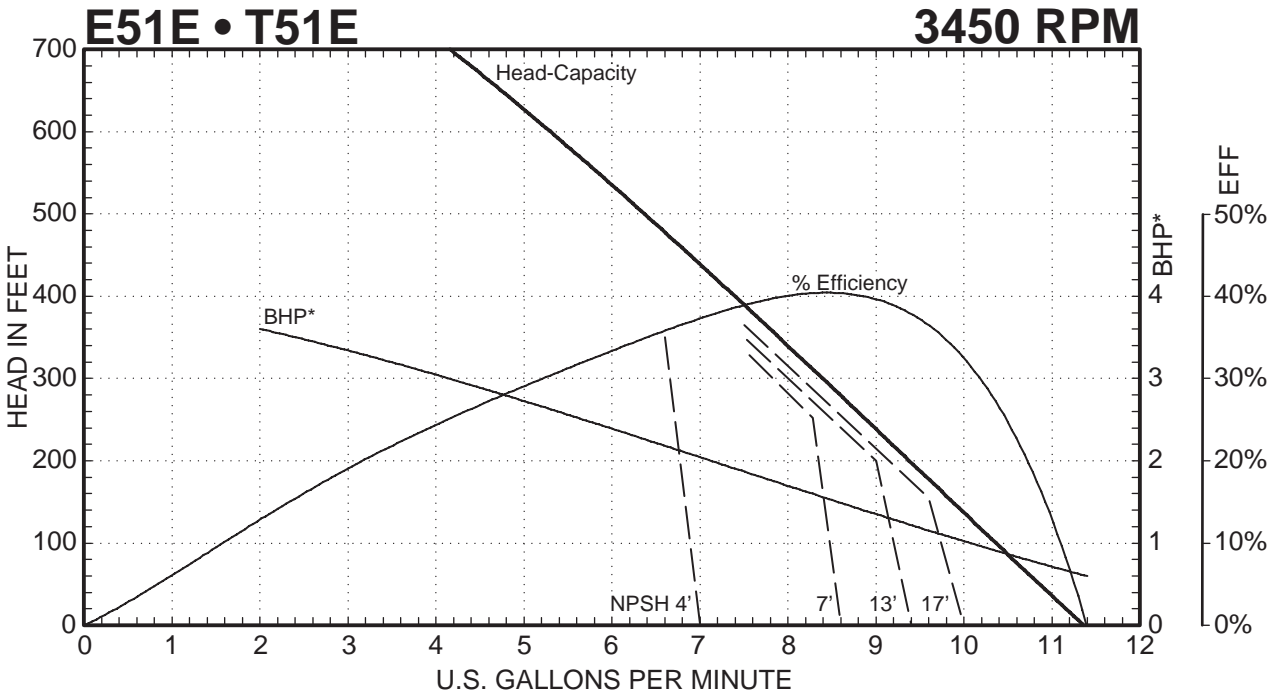

T51 SERIES

Performance Curves

E51 • T51 SERIES PUMPS

— — — Indicates altered performance at NPSH Available
* Horsepower data is valid for 1.0 specific gravity fluids only