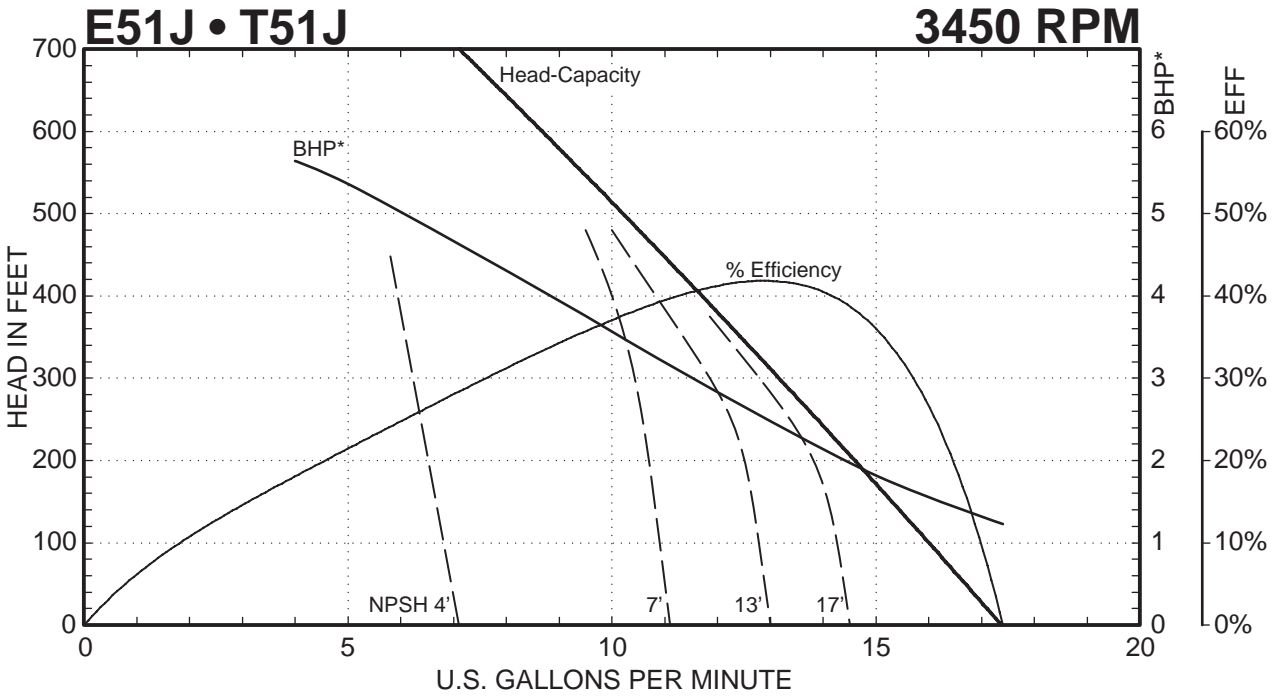

T51 SERIES

Performance Curves

E51 • T51 SERIES PUMPS

— — — Indicates altered performance at NPSH Available
* Horsepower data is valid for 1.0 specific gravity fluids only