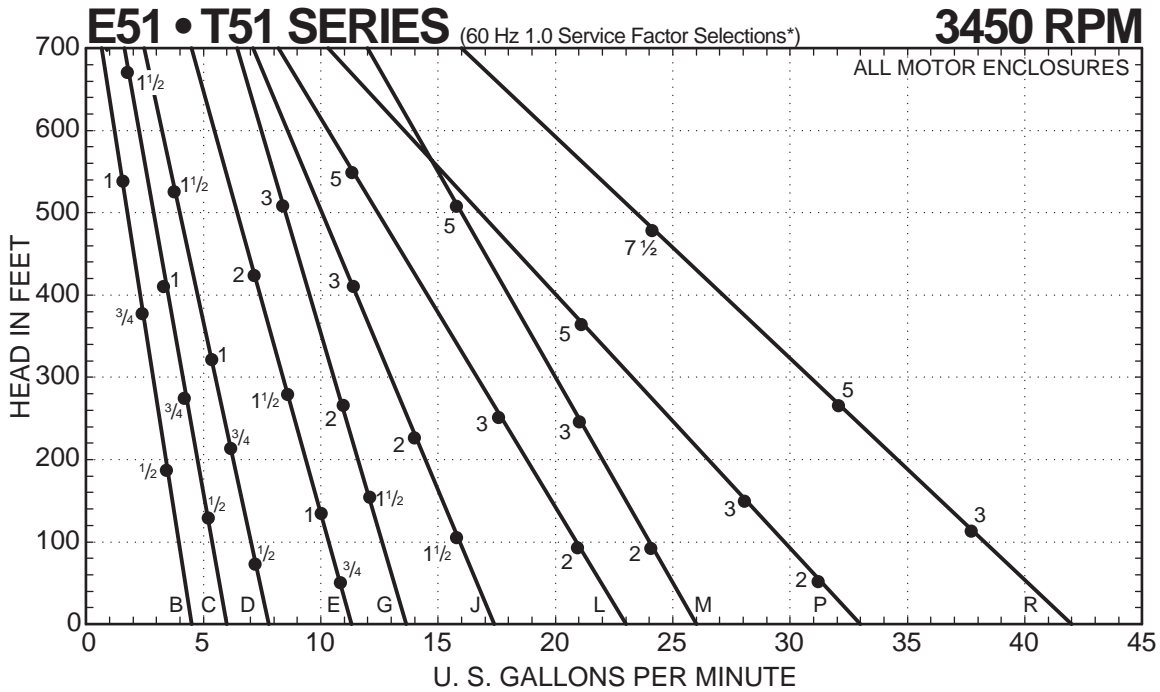

E51 • T51 SERIES

Composite Curves

E51 • T51 SERIES PUMPS

MTH PUMPS

401 West Main Street • Plano, IL 60545-1436
Phone: 630-552-4115 • Fax: 630-552-3688
Email: SALES@MTHPUMPS.COM
http://WWW.MTHPUMPS.COM

* Horsepower data is valid for 1.0 specific gravity fluids only