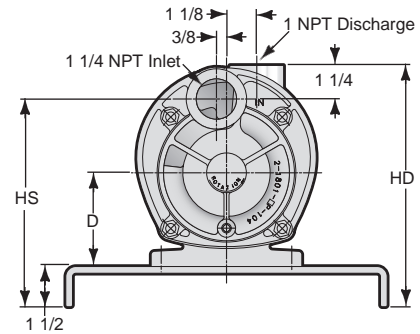

E51 Horizontal Close Coupled

48 Thru 90 Motor Frames

FRAME	A	AB	B	D	E	F	J	K	L	O	OP
48	6.14	---	3.54	3.00	2.12	2.72	---	---	7.33	5.64	7.00
56	6.53	---	6.50	3.50	2.44	3.00	---	---	7.98	6.54	7.50
71	5.22	4.82	4.33	2.80	2.20	3.54	1.20	1.19	7.2	5.61	6.80
80	5.93	5.49	5.90	3.15	2.46	3.94	1.39	1.38	7.58	6.26	7.15
90	6.46	5.91**	5.90	3.54	2.76	4.92	1.40	1.65	7.25	7.02	7.54

**Denotes conduit box mounted on top(90 frame only)

NOTES

All dimensions in inches. May vary ± 1/4 inches.
 Not for construction purposes unless certified.
 *See motor dimensions for "C-AH" dimension
 (Varies depending on motor enclosure).

401 West Main Street • Plano, IL 60545-1436
 Phone: 630-552-4115 • Fax: 630-552-3688
 Email: SALES@MTHPUMPS.COM
 http://WWW.MTHPUMPS.COM

E51 • T51 SERIES PUMPS

T51 SERIES

Dimensions

P3 Bearing Frame

56T Thru 184T Motor Frames

FRAME	D	U	BA+N-W	2F	E	H	K	HS	HD	L	M
56 T	3 1/2	5/8	4 5/8	3	2 7/16	5/16 - 18	5/8	7 3/4	9	24	3/16
143 T	3 1/2	7/8	4 1/2	4	2 3/4	5/16 - 18	5/8	7 3/4	9	24	3/16
145 T	3 1/2	7/8	4 1/2	5	2 3/4	5/16 - 18	5/8	7 3/4	9	24	3/16
182 T	4 1/2	1 1/8	5 1/2	4 1/2	3 3/4	3/8 - 16	3/4	8 3/4	10	26	1/4
184 T	4 1/2	1 1/8	5 1/2	5 1/2	3 3/4	3/8 - 16	3/4	8 3/4	10	26	1/4