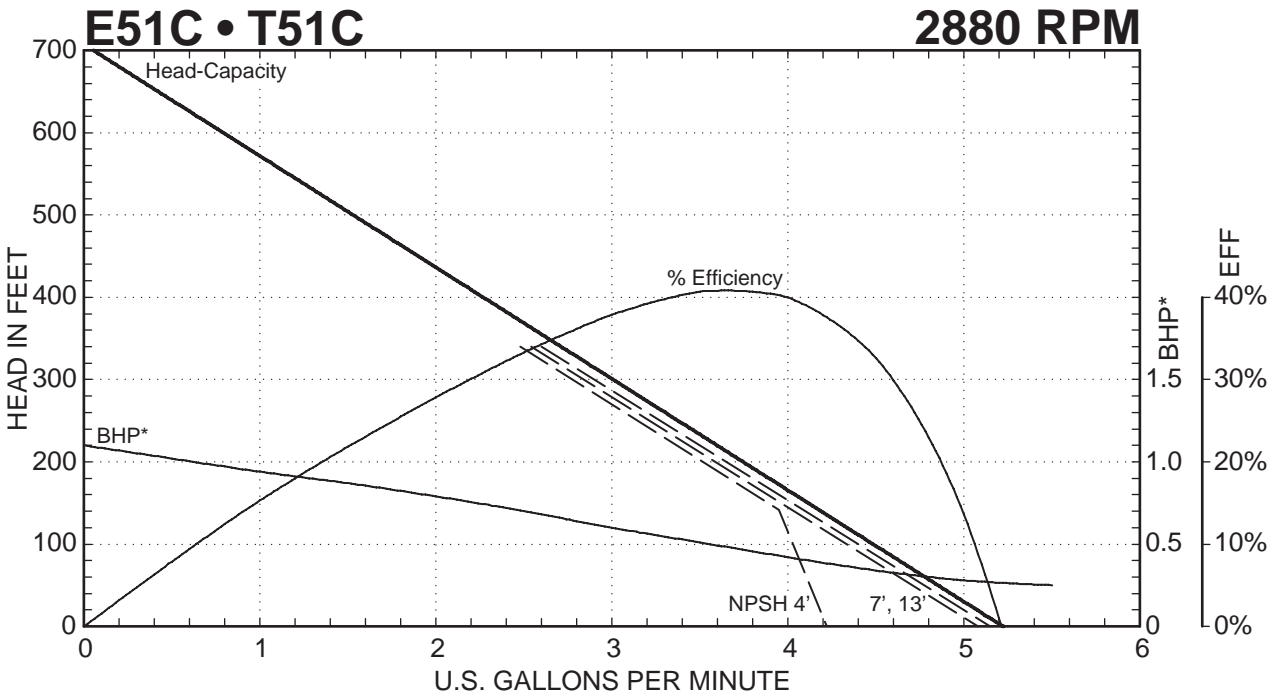

T51 SERIES

Performance Curves

E51 • T51 SERIES PUMPS

— — — Indicates altered performance at NPSH Available
* Horsepower data is valid for 1.0 specific gravity fluids only