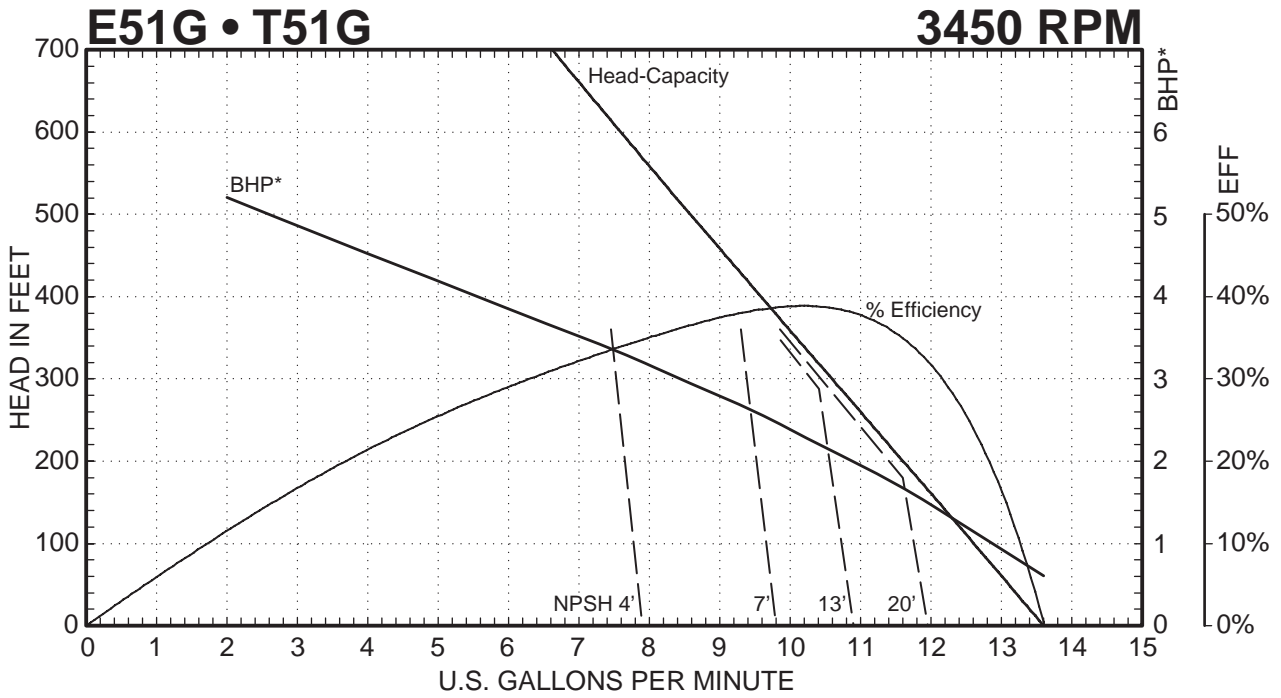

T51 SERIES

Performance Curves

E51 • T51 SERIES PUMPS

— — — Indicates altered performance at NPSH Available
* Horsepower data is valid for 1.0 specific gravity fluids only

MTH PUMPS

401 West Main Street • Plano, IL 60545-1436
Phone: 630-552-4115 • Fax: 630-552-3688
Email: SALES@MTHPUMPS.COM
http://WWW.MTHPUMPS.COM