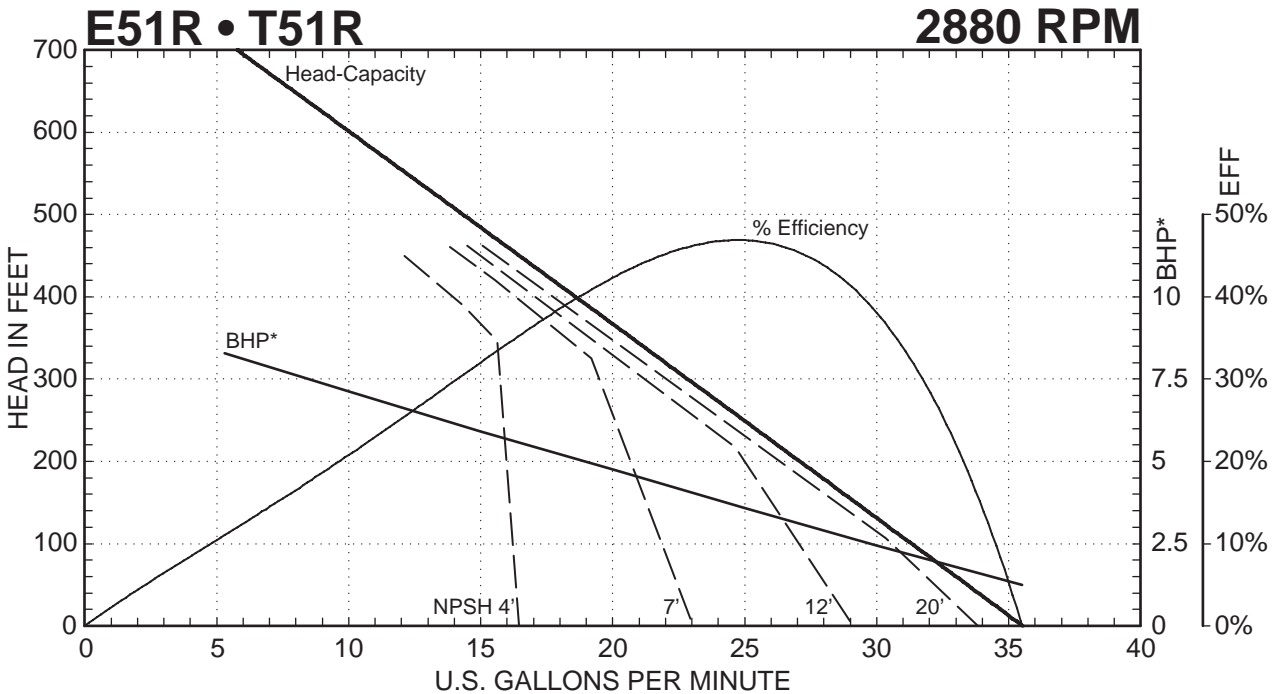

T51 SERIES

Performance Curves

E51 • T51 SERIES PUMPS

— — — Indicates altered performance at NPSH Available
* Horsepower data is valid for 1.0 specific gravity fluids only

MTH PUMPS

401 West Main Street • Plano, IL 60545-1436
Phone: 630-552-4115 • Fax: 630-552-3688
Email: SALES@MTHPUMPS.COM
http://WWW.MTHPUMPS.COM