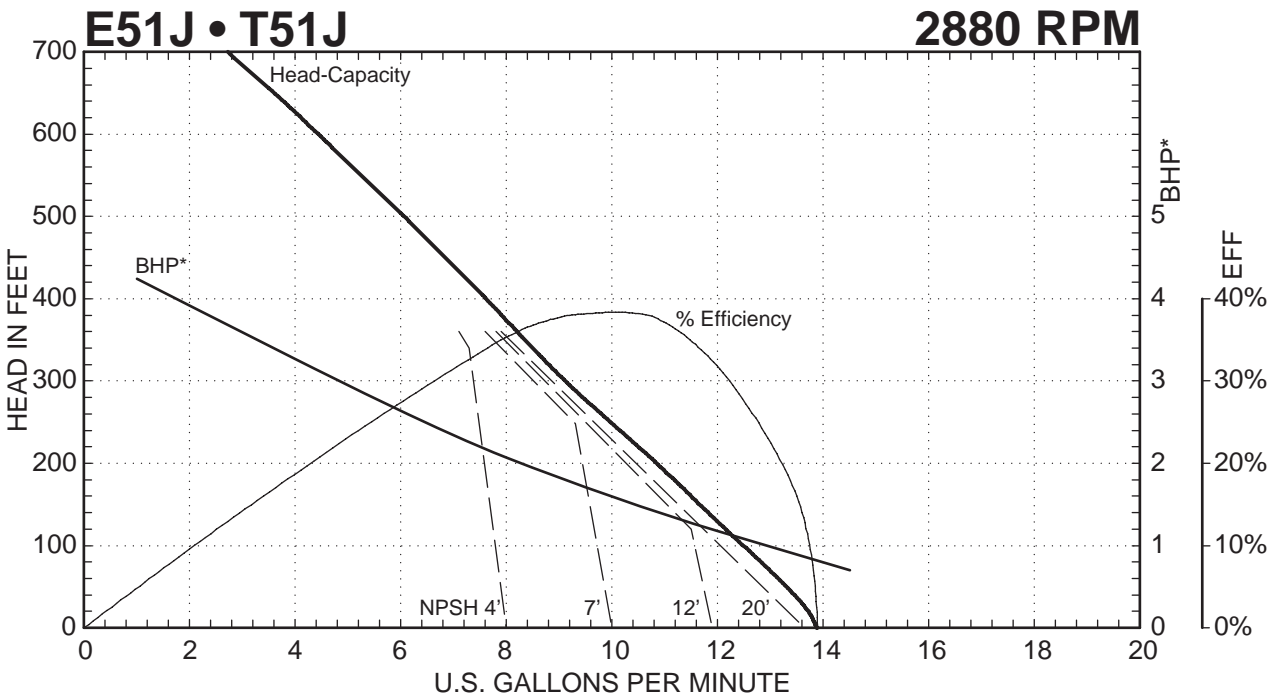

T51 SERIES

Performance Curves

E51 • T51 SERIES PUMPS

— — — Indicates altered performance at NPSH Available
* Horsepower data is valid for 1.0 specific gravity fluids only