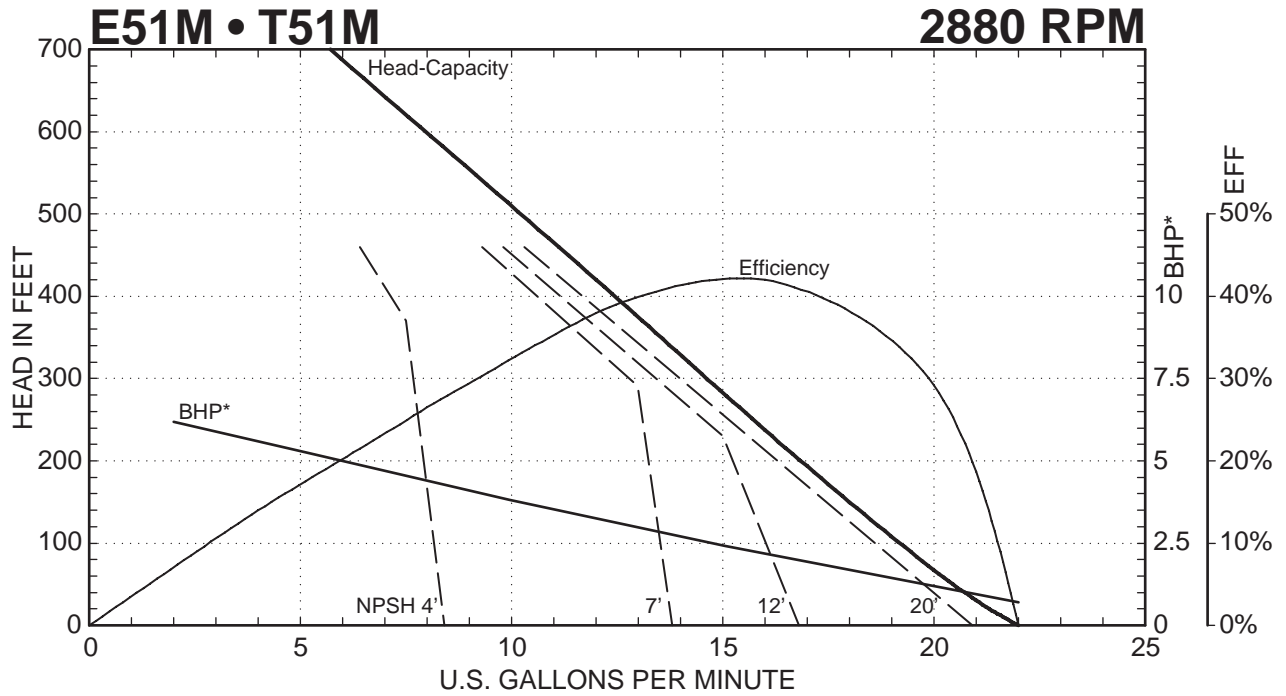

T51 SERIES

Performance Curves

E51 • T51 SERIES PUMPS

— — — — — Indicates altered performance at NPSH Available
* Horsepower data is valid for 1.0 specific gravity fluids only