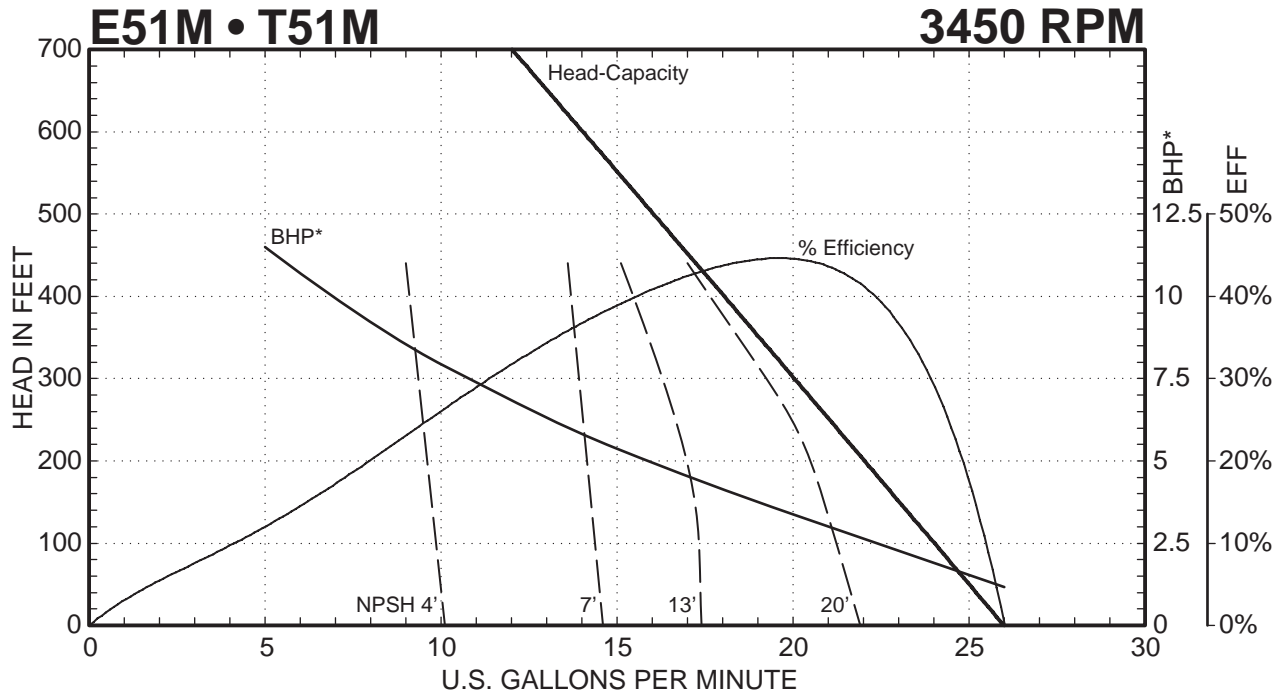

T51 SERIES

Performance Curves

E51 • T51 SERIES PUMPS

— — — — — Indicates altered performance at NPSH Available
* Horsepower data is valid for 1.0 specific gravity fluids only