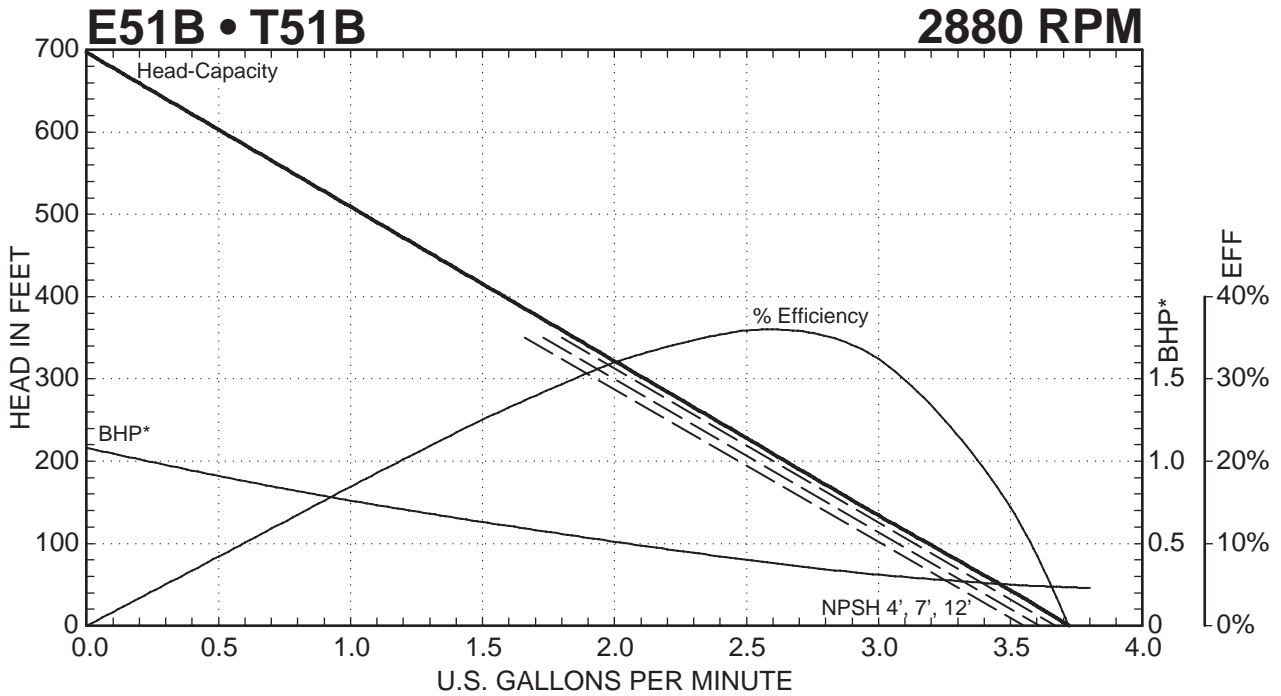

T51 SERIES

Performance Curves

E51 • T51 SERIES PUMPS

— — — Indicates altered performance at NPSH Available
 * Horsepower data is valid for 1.0 specific gravity fluids only

MTH PUMPS

401 West Main Street • Plano, IL 60545-1436
 Phone: 630-552-4115 • Fax: 630-552-3688
 Email: SALES@MTHPUMPS.COM
 http://WWW.MTHPUMPS.COM