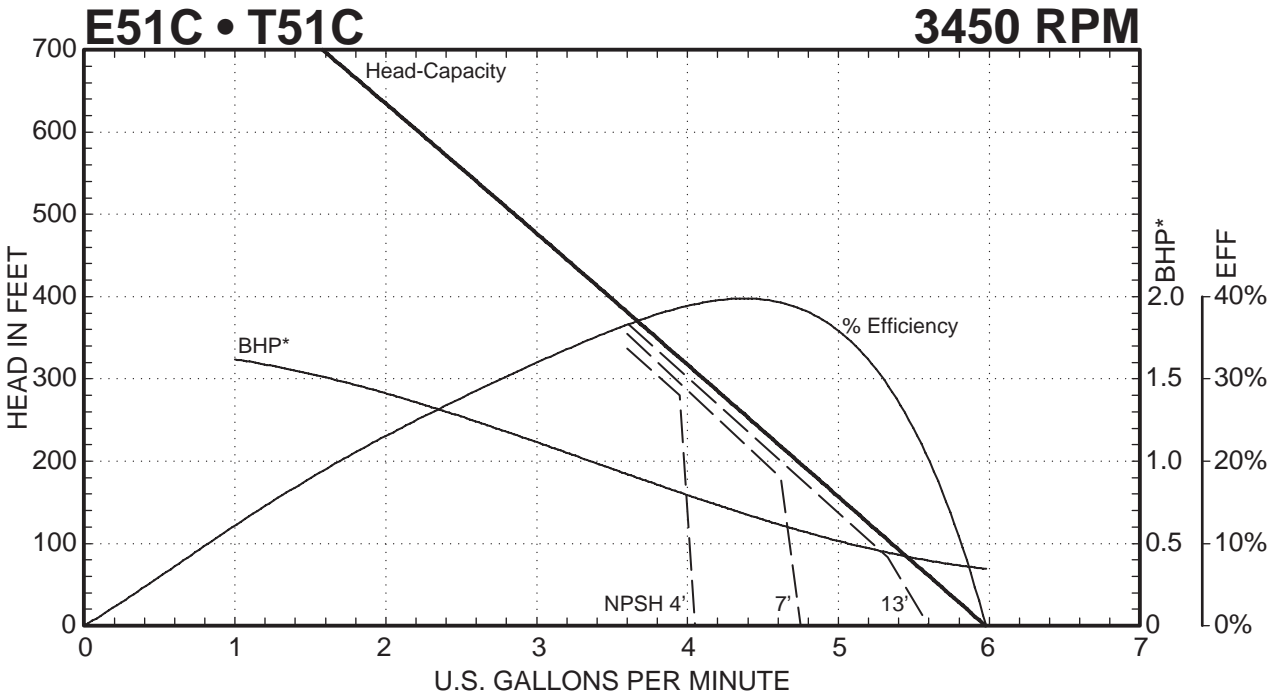

T51 SERIES

Performance Curves

E51 • T51 SERIES PUMPS

— — — Indicates altered performance at NPSH Available
* Horsepower data is valid for 1.0 specific gravity fluids only