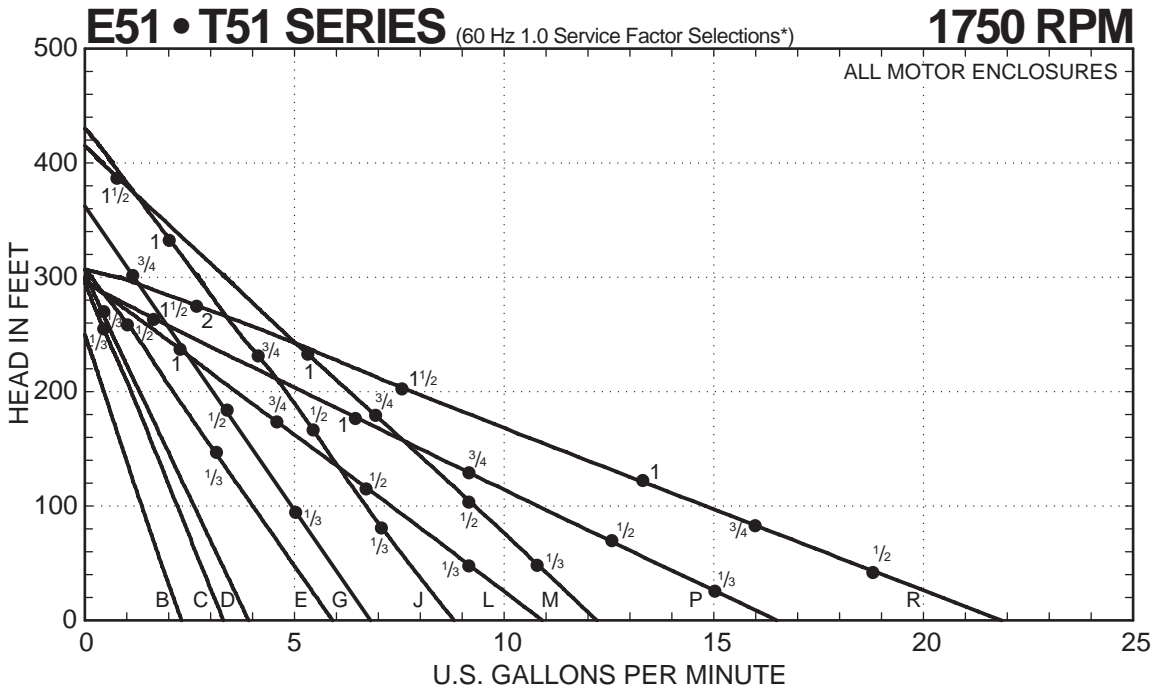

E51 • T51 SERIES

Composite Curves

E51 • T51 SERIES PUMPS

MTH PUMPS

401 West Main Street • Plano, IL 60545-1436
Phone: 630-552-4115 • Fax: 630-552-3688
Email: SALES@MTHPUMPS.COM
http://WWW.MTHPUMPS.COM

* Horsepower data is valid for 1.0 specific gravity fluids only