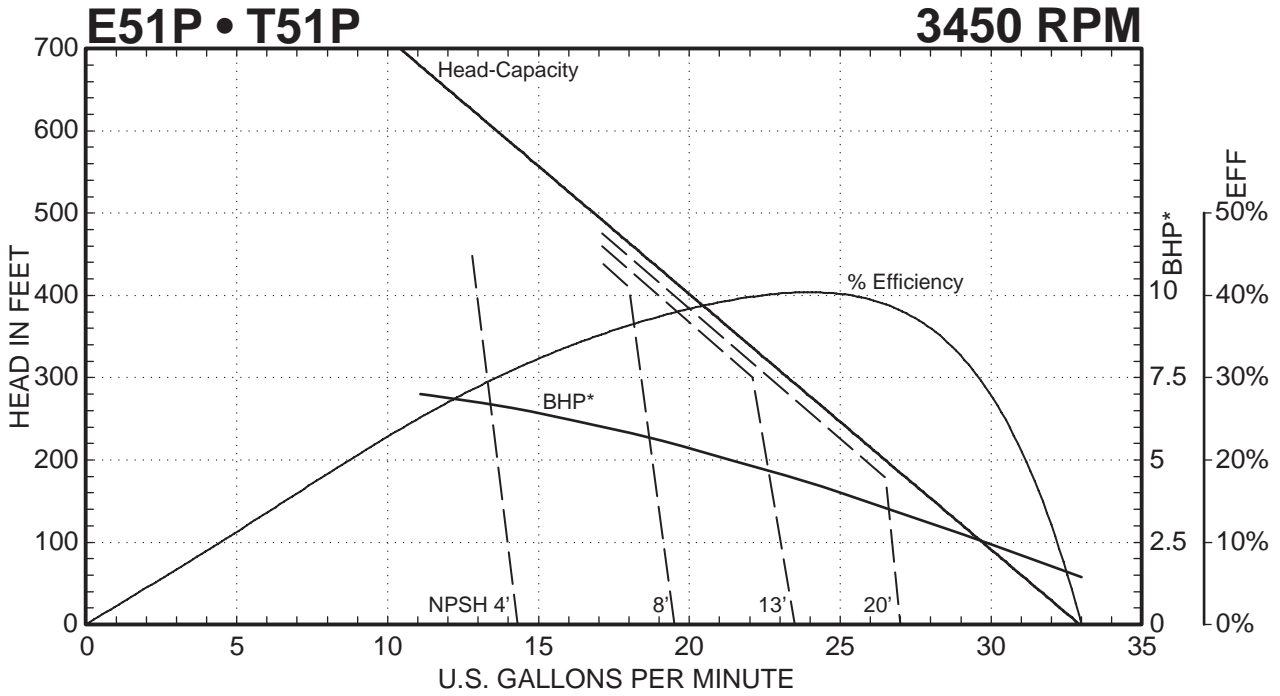

T51 SERIES

Performance Curves

E51 • T51 SERIES PUMPS

MTH PUMPS

401 West Main Street • Plano, IL 60545-1436
Phone: 630-552-4115 • Fax: 630-552-3688
Email: SALES@MTHPUMPS.COM
http://WWW.MTHPUMPS.COM

— — — Indicates altered performance at NPSH Available
* Horsepower data is valid for 1.0 specific gravity fluids only