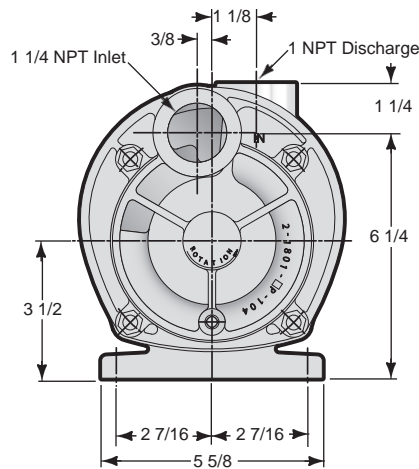

**Denotes conduit box mounted on top(90 frame only)

NOTES

All dimensions in inches. May vary ± 1/4 inches.
 Not for construction purposes unless certified.
 *See motor dimensions for "C-AH" dimension
 (Varies depending on motor enclosure).

401 West Main Street • Plano, IL 60545-1436
 Phone: 630-552-4115 • Fax: 630-552-3688
 Email: SALES@MTHPUMPS.COM
 http://WWW.MTHPUMPS.COM

E51 • T51 SERIES PUMPS

T51 SERIES

Dimensions

P3 Bearing Frame

56T Thru 184T Motor Frames

FRAME	D	U	BA+N-W	2F	E	H	K	HS	HD	L	M
56 T	3 1/2	5/8	4 5/8	3	2 7/16	5/16 - 18	5/8	7 3/4	9	24	3/16
143 T	3 1/2	7/8	4 1/2	4	2 3/4	5/16 - 18	5/8	7 3/4	9	24	3/16
145 T	3 1/2	7/8	4 1/2	5	2 3/4	5/16 - 18	5/8	7 3/4	9	24	3/16
182 T	4 1/2	1 1/8	5 1/2	4 1/2	3 3/4	3/8 - 16	3/4	8 3/4	10	26	1/4
184 T	4 1/2	1 1/8	5 1/2	5 1/2	3 3/4	3/8 - 16	3/4	8 3/4	10	26	1/4

P3 Bearing Pedestal

NOTES

All dimensions in inches. May vary ± 1/4 inches.
 Not for construction purposes unless certified.
 *See motor dimensions for "C-AH" dimension
 (Varies depending on motor enclosure).