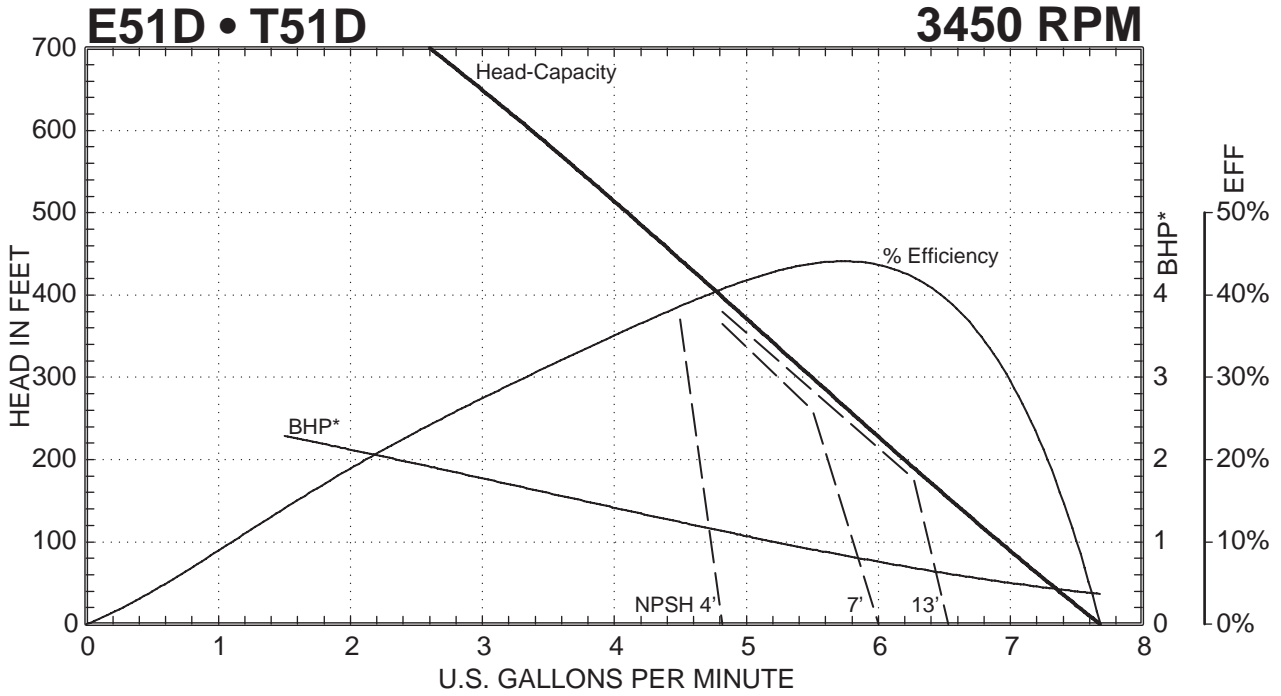

T51 SERIES

Performance Curves

E51 • T51 SERIES PUMPS

— — — — — Indicates altered performance at NPSH Available
* Horsepower data is valid for 1.0 specific gravity fluids only

MTH PUMPS

401 West Main Street • Plano, IL 60545-1436
Phone: 630-552-4115 • Fax: 630-552-3688
Email: SALES@MTHPUMPS.COM
http://WWW.MTHPUMPS.COM