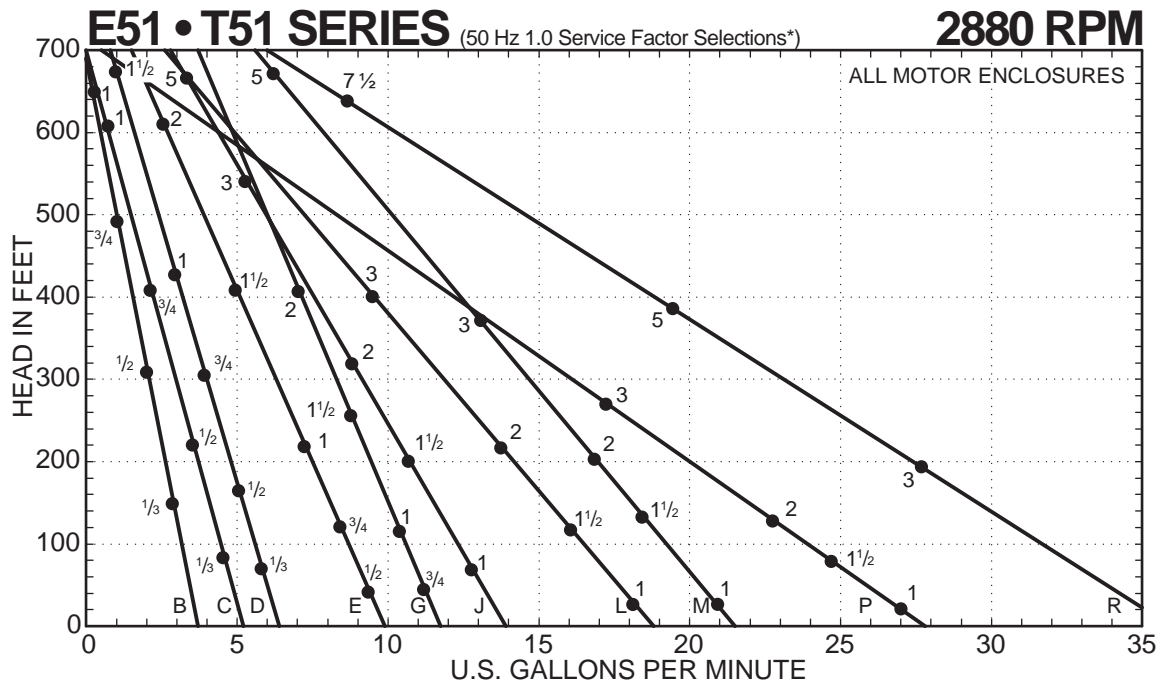

E51 • T51 SERIES

Composite Curves

E51 • T51 SERIES PUMPS

MTH PUMPS

401 West Main Street • Plano, IL 60545-1436
Phone: 630-552-4115 • Fax: 630-552-3688
Email: SALES@MTHPUMPS.COM
http://WWW.MTHPUMPS.COM

* Horsepower data is valid for 1.0 specific gravity fluids only