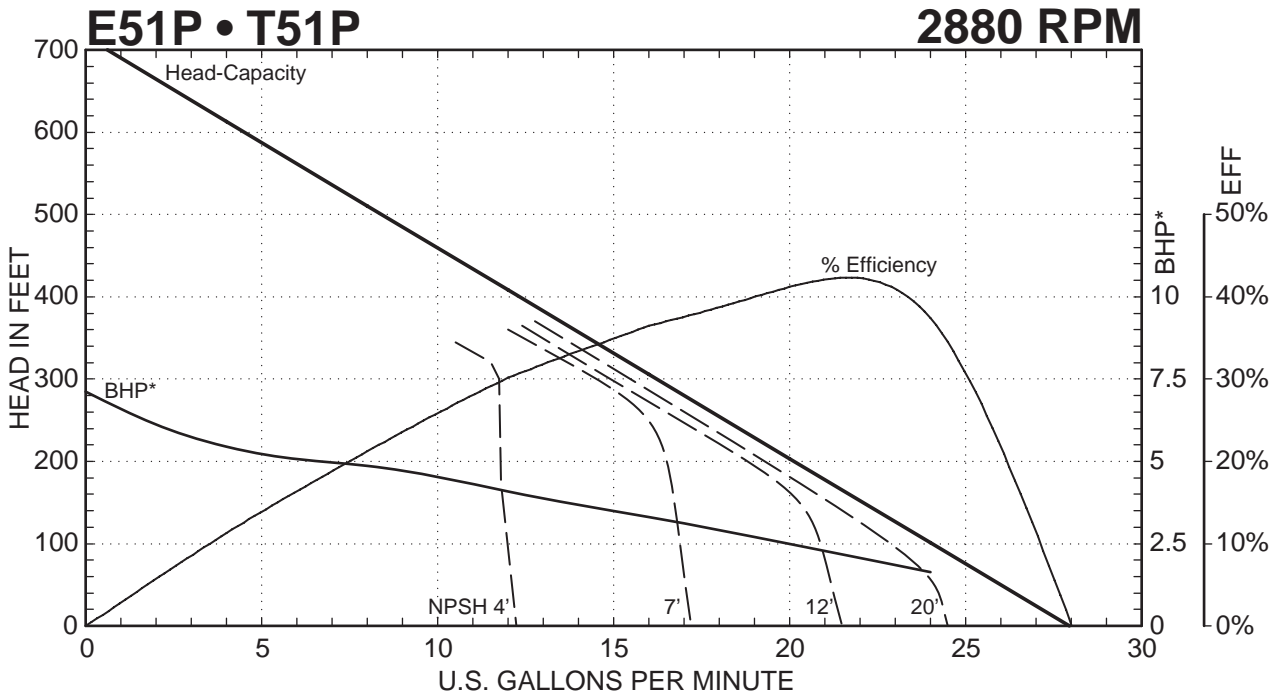

T51 SERIES

Performance Curves

E51 • T51 SERIES PUMPS

MTH PUMPS

401 West Main Street • Plano, IL 60545-1436
Phone: 630-552-4115 • Fax: 630-552-3688
Email: SALES@MTHPUMPS.COM
http://WWW.MTHPUMPS.COM

— — — Indicates altered performance at NPSH Available
* Horsepower data is valid for 1.0 specific gravity fluids only