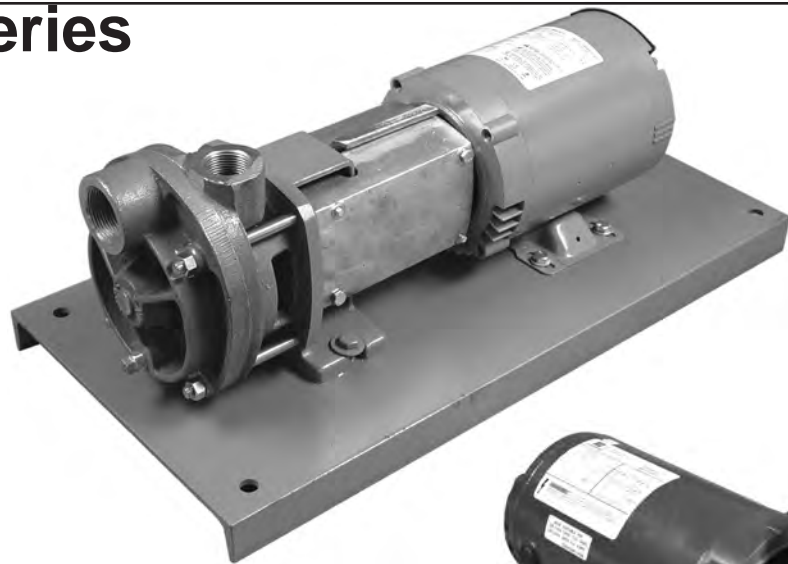

MTH PUMPS

E51 • T51 Series

- Capacities to 40 GPM
- Heads to 700 Feet
- Low NPSH Requirements
- Horizontal Close Coupled
- Vertical Flange Mounted
- Flex Coupled

E51 • T51 SERIES PUMPS

E51 • T51 SERIES

Composite Curves