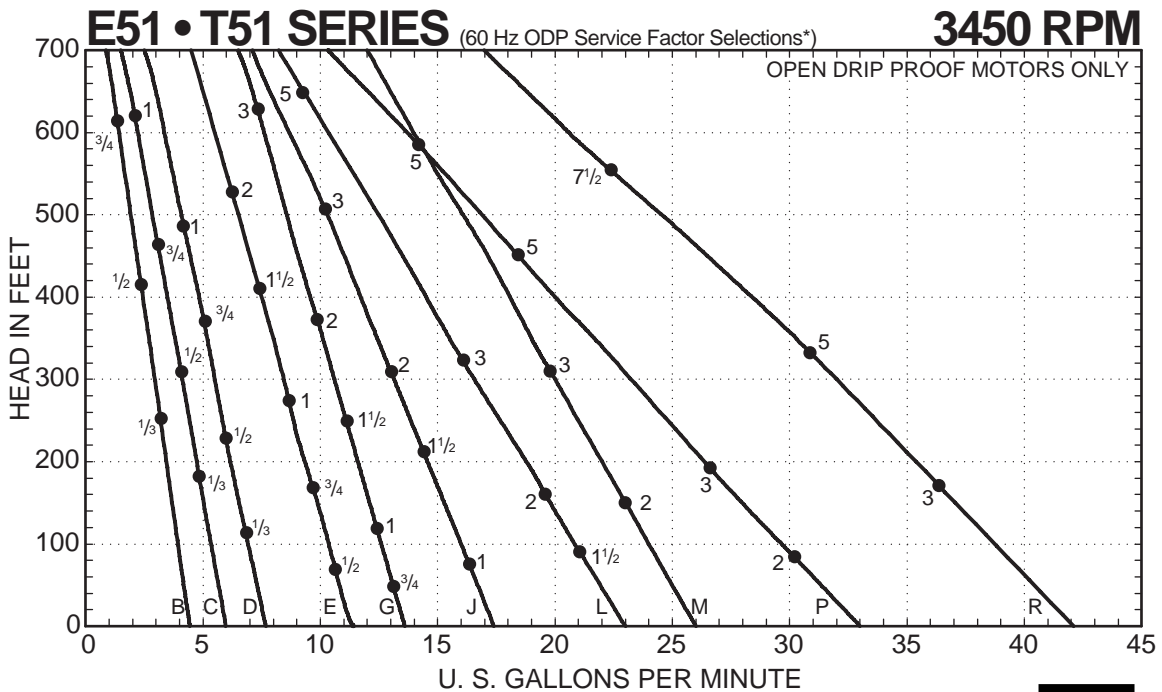

MTH PUMPS

E51 • T51 Series

- Capacities to 40 GPM
- Heads to 700 Feet
- Low NPSH Requirements
- Horizontal Close Coupled
- Vertical Flange Mounted
- Flex Coupled

E51 • T51 SERIES PUMPS

E51 • T51 SERIES

Composite Curves