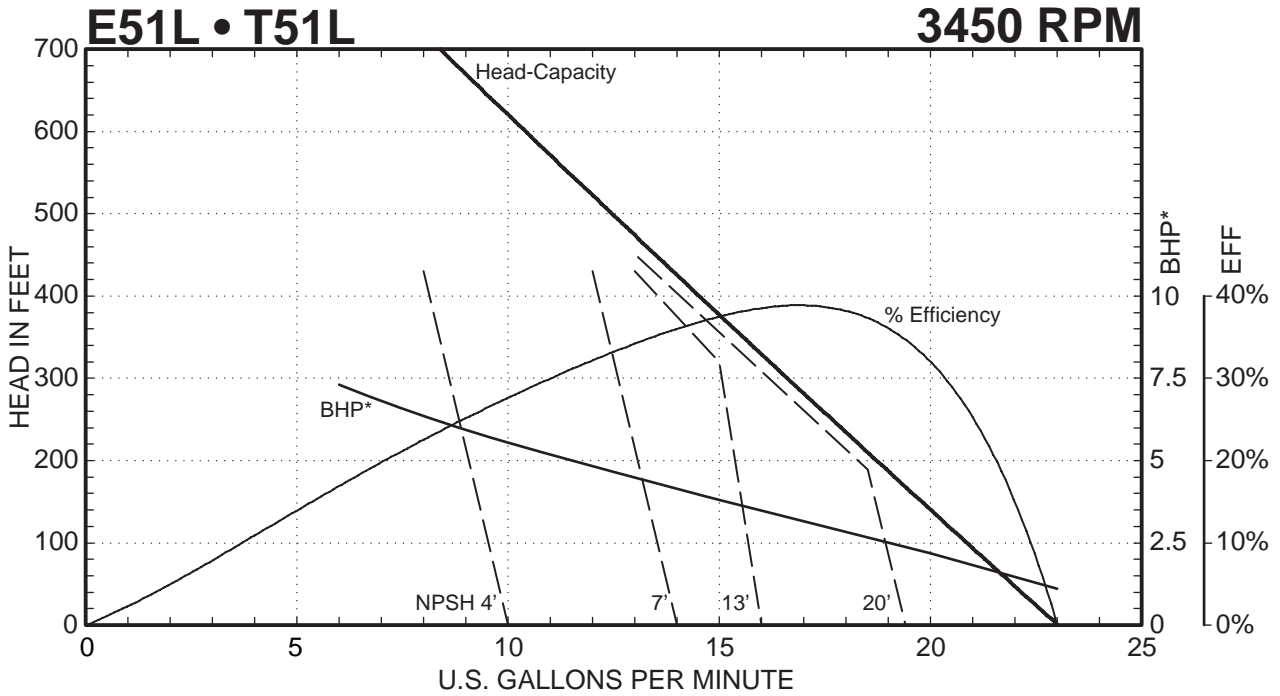

T51 SERIES

Performance Curves

E51 • T51 SERIES PUMPS

MTH PUMPS

401 West Main Street • Plano, IL 60545-1436
Phone: 630-552-4115 • Fax: 630-552-3688
Email: SALES@MTHPUMPS.COM
http://WWW.MTHPUMPS.COM

— — — Indicates altered performance at NPSH Available
* Horsepower data is valid for 1.0 specific gravity fluids only