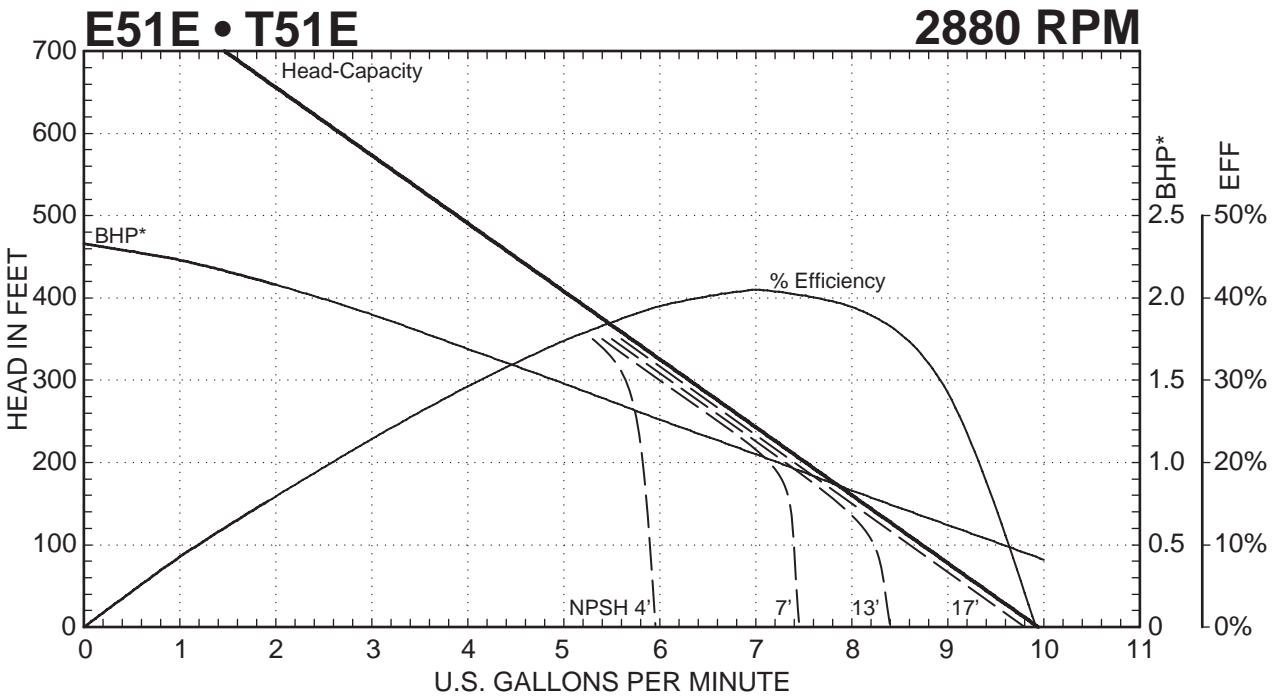

T51 SERIES

Performance Curves

E51 • T51 SERIES PUMPS

— — — Indicates altered performance at NPSH Available
* Horsepower data is valid for 1.0 specific gravity fluids only