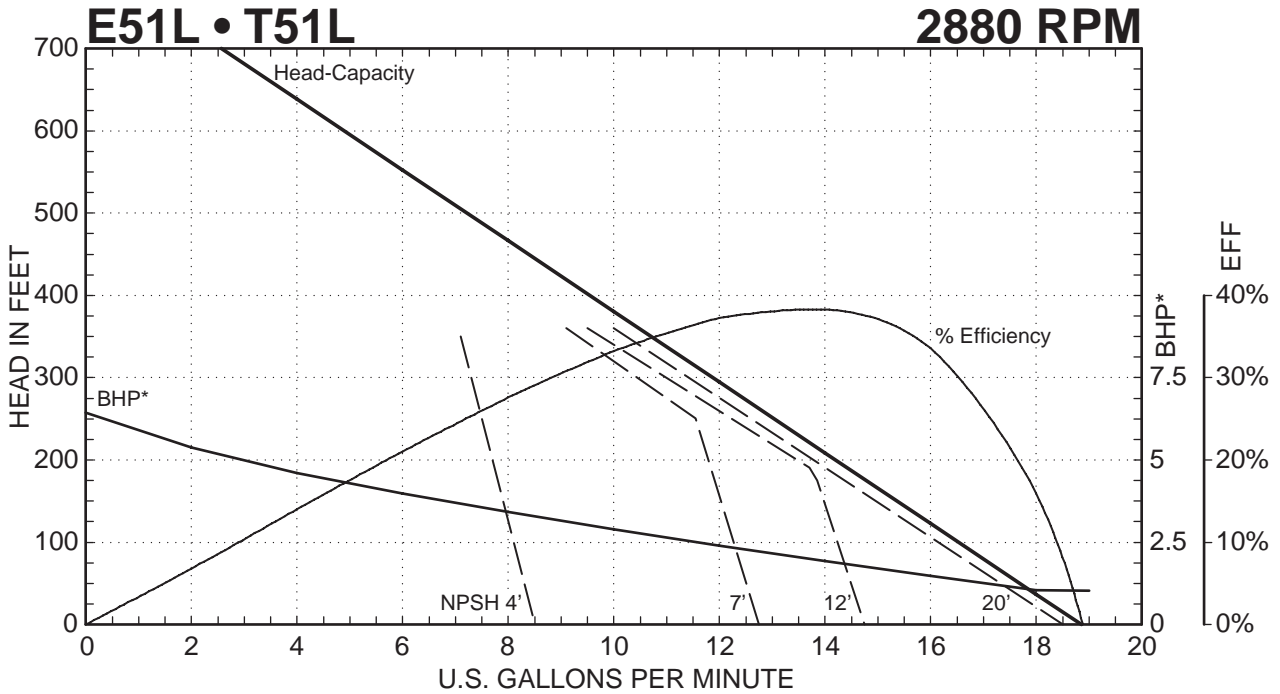

T51 SERIES

Performance Curves

E51 • T51 SERIES PUMPS

MTH PUMPS

401 West Main Street • Plano, IL 60545-1436
Phone: 630-552-4115 • Fax: 630-552-3688
Email: SALES@MTHPUMPS.COM
http://WWW.MTHPUMPS.COM

— — — Indicates altered performance at NPSH Available
* Horsepower data is valid for 1.0 specific gravity fluids only