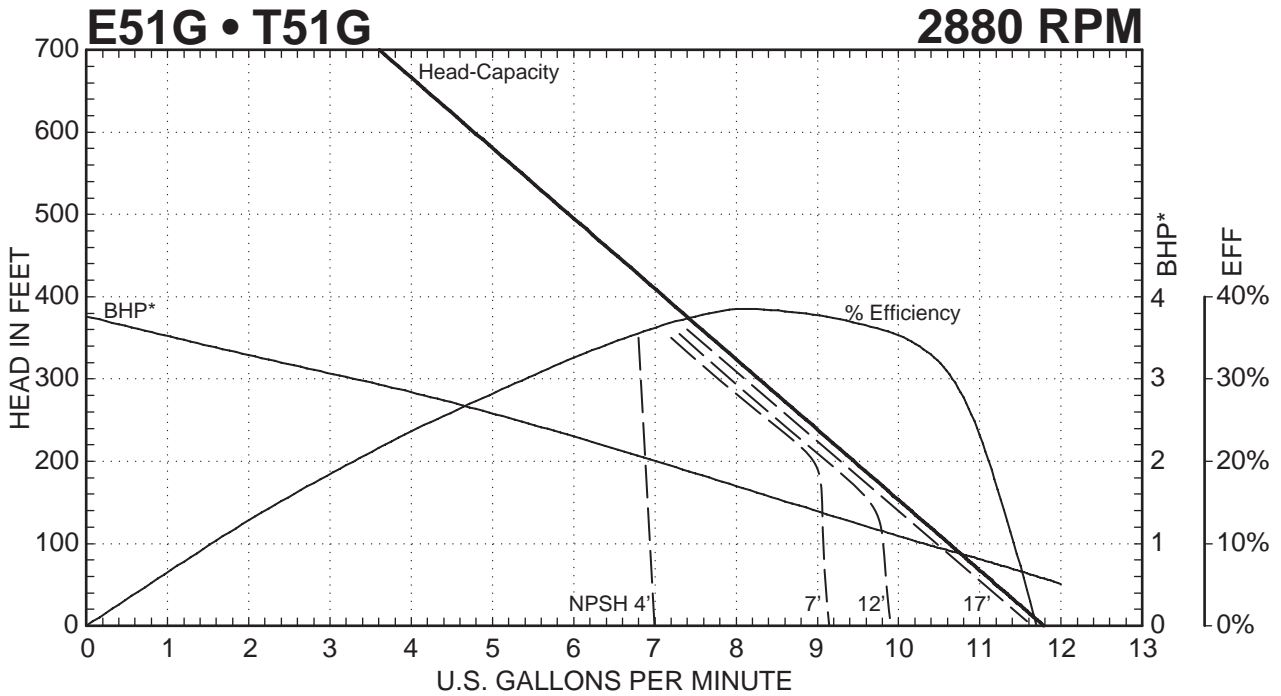

T51 SERIES

Performance Curves

E51 • T51 SERIES PUMPS

— — — Indicates altered performance at NPSH Available
* Horsepower data is valid for 1.0 specific gravity fluids only

MTH PUMPS

401 West Main Street • Plano, IL 60545-1436
Phone: 630-552-4115 • Fax: 630-552-3688
Email: SALES@MTHPUMPS.COM
http://WWW.MTHPUMPS.COM