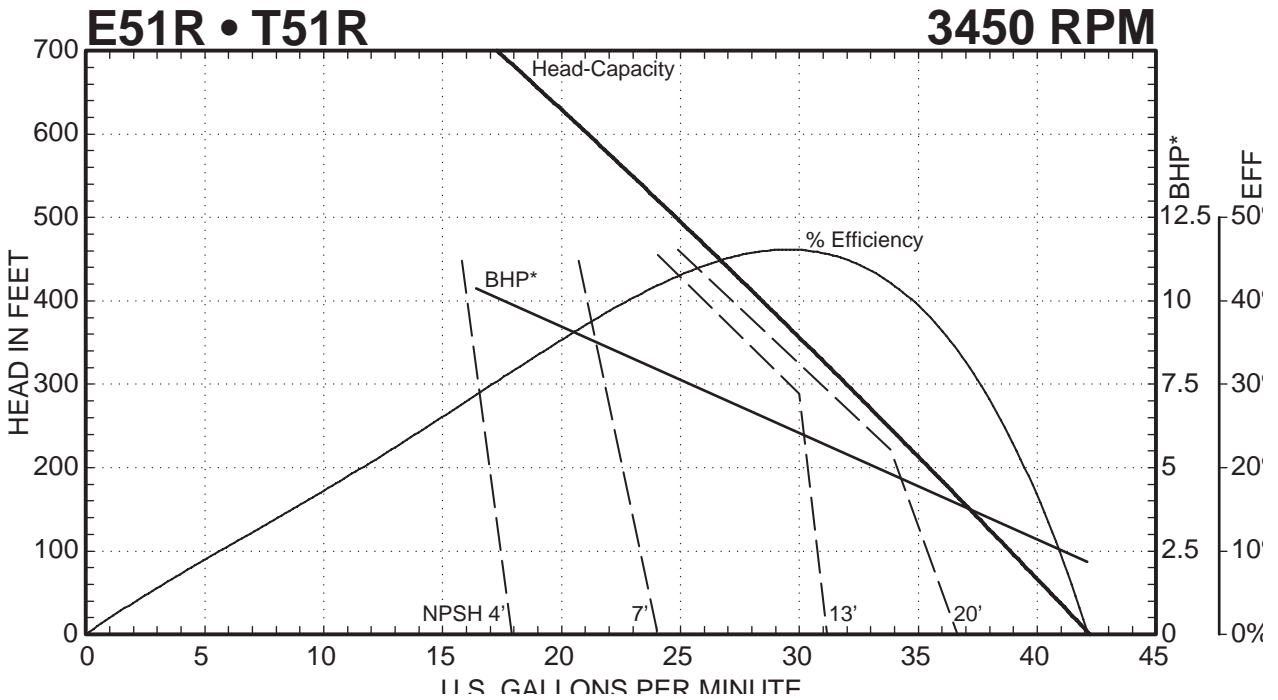

T51 SERIES

Performance Curves

E51 • T51 SERIES PUMPS

— — — Indicates altered performance at NPSH Available
* Horsepower data is valid for 1.0 specific gravity fluids only

MTH PUMPS

401 West Main Street • Plano, IL 60545-1436
Phone: 630-552-4115 • Fax: 630-552-3688
Email: SALES@MTHPUMPS.COM
http://WWW.MTHPUMPS.COM