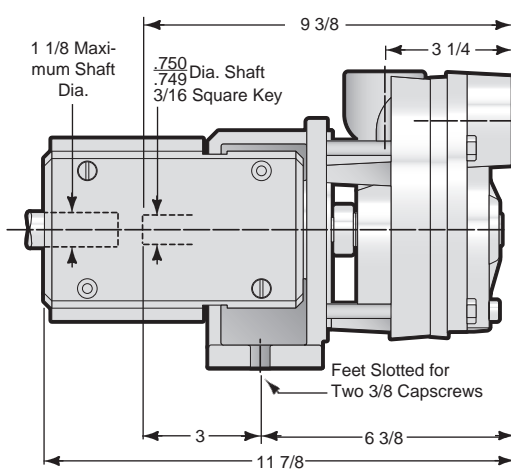

**Denotes conduit box mounted on top(90 frame only)

NOTES

All dimensions in inches. May vary ± 1/4 inches.
 Not for construction purposes unless certified.
 *See motor dimensions for "C-AH" dimension
 (Varies depending on motor enclosure).

401 West Main Street • Plano, IL 60545-1436
 Phone: 630-552-4115 • Fax: 630-552-3688
 Email: SALES@MTHPUMPS.COM
 http://WWW.MTHPUMPS.COM

E51 • T51 SERIES PUMPS

T51 SERIES

Dimensions

P3 Bearing Frame

56T Thru 184T Motor Frames

FRAME	D	U	BA+N-W	2F	E	H	K	HS	HD	L	M
56 T	3 1/2	5/8	4 5/8	3	2 7/16	5/16 - 18	5/8	7 3/4	9	24	3/16
143 T	3 1/2	7/8	4 1/2	4	2 3/4	5/16 - 18	5/8	7 3/4	9	24	3/16
145 T	3 1/2	7/8	4 1/2	5	2 3/4	5/16 - 18	5/8	7 3/4	9	24	3/16
182 T	4 1/2	1 1/8	5 1/2	4 1/2	3 3/4	3/8 - 16	3/4	8 3/4	10	26	1/4
184 T	4 1/2	1 1/8	5 1/2	5 1/2	3 3/4	3/8 - 16	3/4	8 3/4	10	26	1/4

P3 Bearing Pedestal

NOTES

All dimensions in inches. May vary ± 1/4 inches.
 Not for construction purposes unless certified.
 *See motor dimensions for "C-AH" dimension
 (Varies depending on motor enclosure).