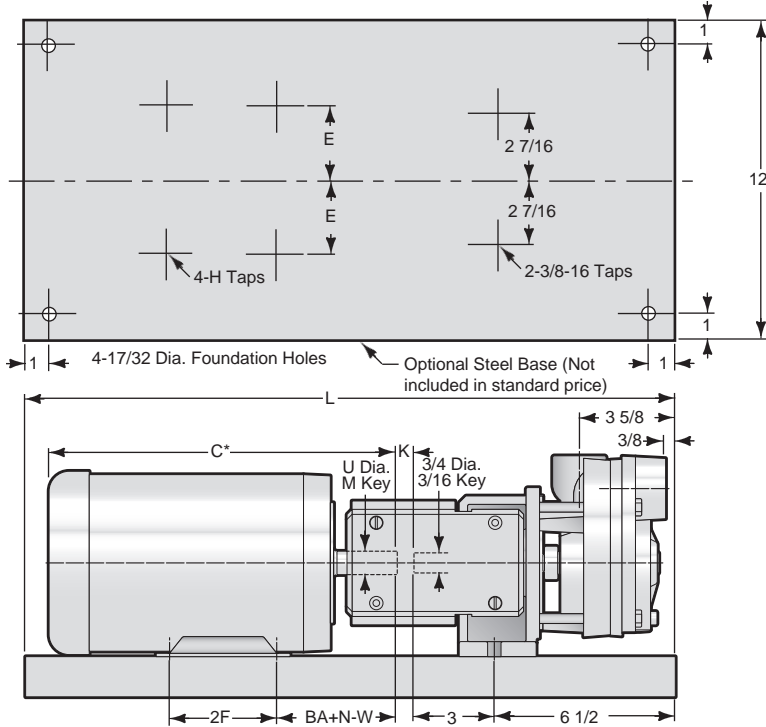

T51 SERIES

Dimensions

P3 Bearing Frame

56T Thru 184T Motor Frames

FRAME	D	U	BA+N-W	2F	E	H	K	HS	HD	L	M
56 T	3 1/2	5/8	4 5/8	3	2 7/16	5/16 - 18	5/8	7 3/4	9	24	3/16
143 T	3 1/2	7/8	4 1/2	4	2 3/4	5/16 - 18	5/8	7 3/4	9	24	3/16
145 T	3 1/2	7/8	4 1/2	5	2 3/4	5/16 - 18	5/8	7 3/4	9	24	3/16
182 T	4 1/2	1 1/8	5 1/2	4 1/2	3 3/4	3/8 - 16	3/4	8 3/4	10	26	1/4
184 T	4 1/2	1 1/8	5 1/2	5 1/2	3 3/4	3/8 - 16	3/4	8 3/4	10	26	1/4