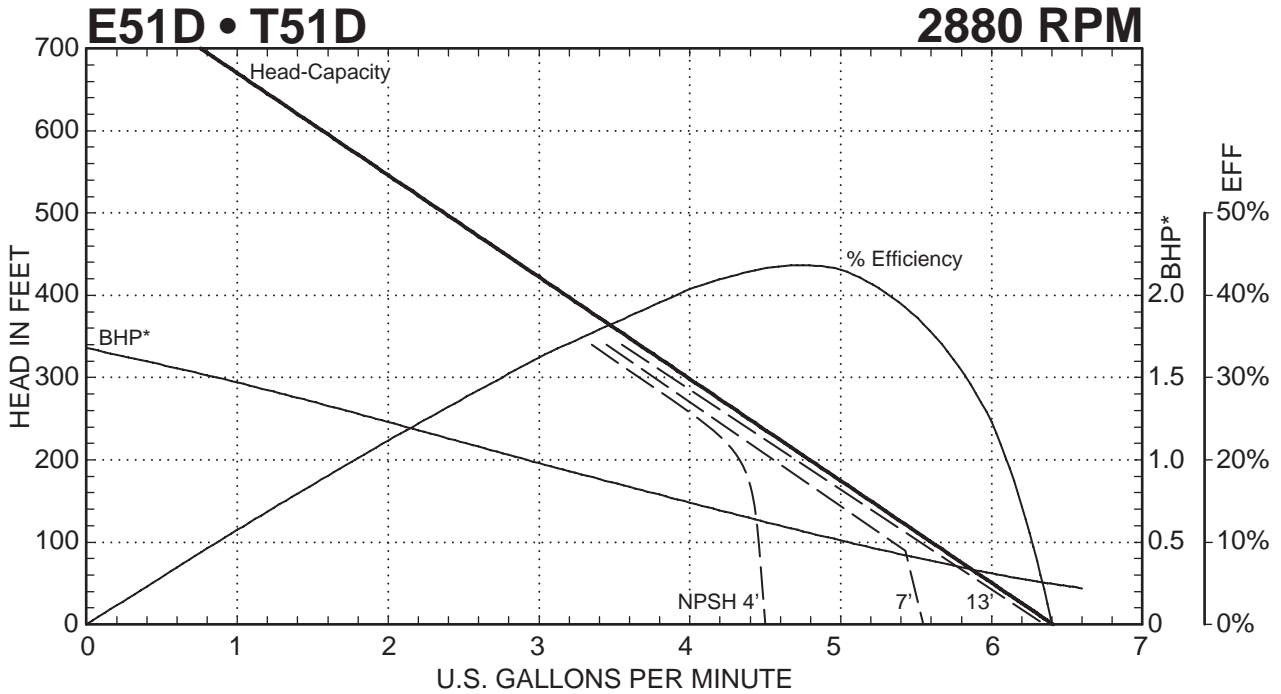

T51 SERIES

Performance Curves

E51 • T51 SERIES PUMPS

— — — — — Indicates altered performance at NPSH Available
* Horsepower data is valid for 1.0 specific gravity fluids only

MTH PUMPS

401 West Main Street • Plano, IL 60545-1436
Phone: 630-552-4115 • Fax: 630-552-3688
Email: SALES@MTHPUMPS.COM
http://WWW.MTHPUMPS.COM