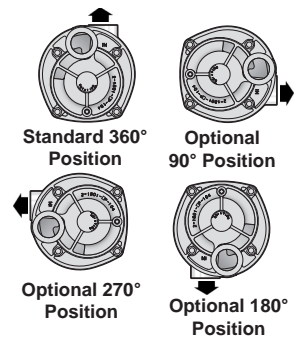

T51 SERIES

Dimensions

Flange Mounted Close Coupled

56C Thru 215TC Motor Frames

FLANGE STYLE	A	B	C	D	E	G	H	J
AU (7 1/2 x 4 1/2)	7 1/2	6 1/4	3 1/8	4 1/2	3 1/4	1 1/8	9/16	5/8
DB (4 1/2 x 4 1/2)	4 1/2	3 1/4	1 5/8	4 1/2	3 1/4	1 1/8	1/2	5/8
FE (7 3/4 x 4 3/4)	7 1/2	6 1/4	3 1/8	4 1/2	3 1/2	1 1/4	9/16	1/2
PA (6 1/2 x 3 3/4)	6 1/2	5 1/2	2 3/4	3 3/4	2 5/8	1 1/8	9/16	5/8
SH & BU (6 1/4 x 4)	6 1/4	5	2 1/2	4	2 3/4	1 1/8	9/16	5/8
SK (6 1/8 x 4 1/8)	6 1/8	5	2 1/2	4 1/8	2 11/16	1	9/16	3/4
ST (5 x 5)	5	3 3/4	1 7/8	5	3 3/4	1 1/8	1/2	5/8
WI (5 x 5)	5	4 1/8	2 1/16	5	4 1/8	1 5/16	7/16	7/16

E51 Horizontal Close Coupled

48 Thru 90 Motor Frames

FRAME	A	AB	B	D	E	F	J	K	L	O	OP
48	6.14	---	3.54	3.00	2.12	2.72	---	---	7.33	5.64	7.00
56	6.53	---	6.50	3.50	2.44	3.00	---	---	7.98	6.54	7.50
71	5.22	4.82	4.33	2.80	2.20	3.54	1.20	1.19	7.2	5.61	6.80
80	5.93	5.49	5.90	3.15	2.46	3.94	1.39	1.38	7.58	6.26	7.15
90	6.46	5.91**	5.90	3.54	2.76	4.92	1.40	1.65	7.25	7.02	7.54

**Denotes conduit box mounted on top(90 frame only)

NOTES

All dimensions in inches. May vary ± 1/4 inches.
 Not for construction purposes unless certified.
 *See motor dimensions for "C-AH" dimension
 (Varies depending on motor enclosure).

FRAME	D	U	BA+N-W	2F	E	H	K	HS	HD	L	M
56 T	3 1/2	5/8	4 5/8	3	2 7/16	5/16 - 18	5/8	7 3/4	9	24	3/16
143 T	3 1/2	7/8	4 1/2	4	2 3/4	5/16 - 18	5/8	7 3/4	9	24	3/16
145 T	3 1/2	7/8	4 1/2	5	2 3/4	5/16 - 18	5/8	7 3/4	9	24	3/16
182 T	4 1/2	1 1/8	5 1/2	4 1/2	3 3/4	3/8 - 16	3/4	8 3/4	10	26	1/4
184 T	4 1/2	1 1/8	5 1/2	5 1/2	3 3/4	3/8 - 16	3/4	8 3/4	10	26	1/4