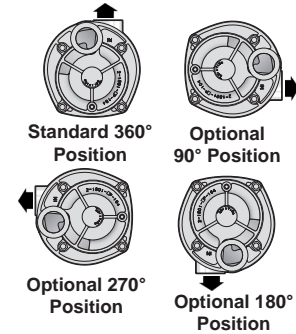

T51 SERIES

Dimensions

P3 Bearing Frame

56T Thru 184T Motor Frames

FRAME	D	U	BA+N-W	2F	E	H	K	HS	HD	L	M
56 T	3 1/2	5/8	4 5/8	3	2 7/16	5/16 - 18	5/8	7 3/4	9	24	3/16
143 T	3 1/2	7/8	4 1/2	4	2 3/4	5/16 - 18	5/8	7 3/4	9	24	3/16
145 T	3 1/2	7/8	4 1/2	5	2 3/4	5/16 - 18	5/8	7 3/4	9	24	3/16
182 T	4 1/2	1 1/8	5 1/2	4 1/2	3 3/4	3/8 - 16	3/4	8 3/4	10	26	1/4
184 T	4 1/2	1 1/8	5 1/2	5 1/2	3 3/4	3/8 - 16	3/4	8 3/4	10	26	1/4