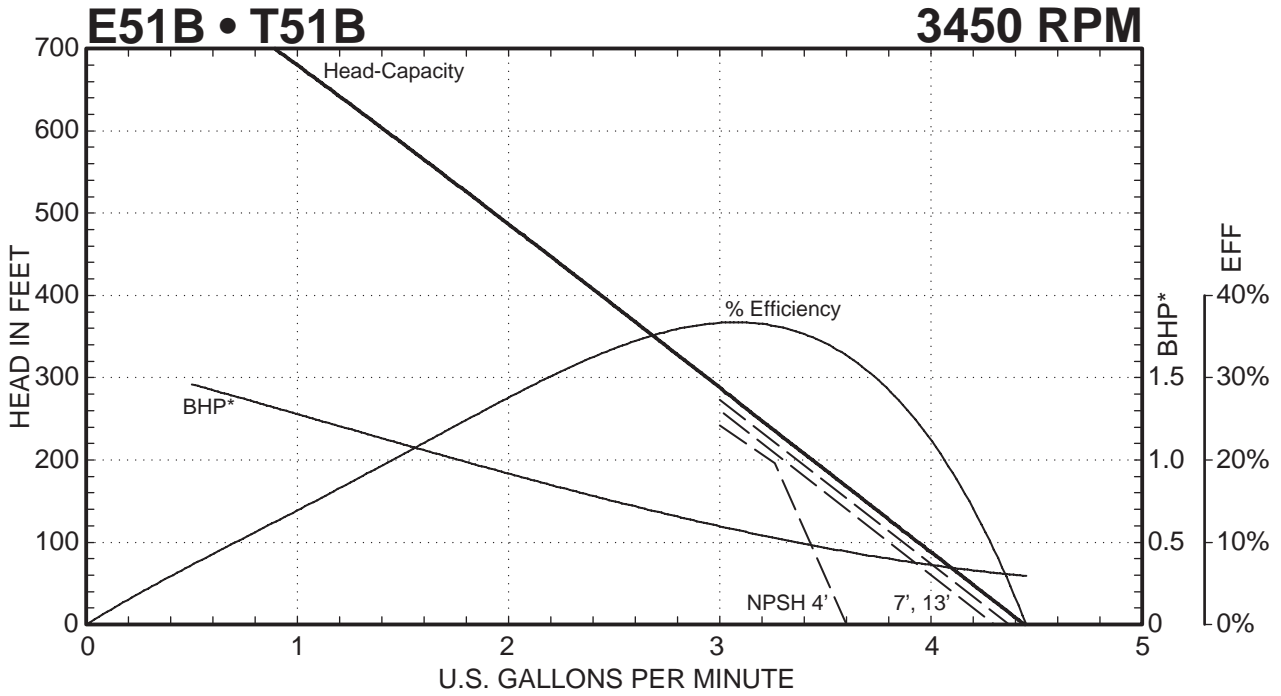

T51 SERIES

Performance Curves

E51 • T51 SERIES PUMPS

— — — Indicates altered performance at NPSH Available
 * Horsepower data is valid for 1.0 specific gravity fluids only

MTH PUMPS

401 West Main Street • Plano, IL 60545-1436
 Phone: 630-552-4115 • Fax: 630-552-3688
 Email: SALES@MTHPUMPS.COM
 http://WWW.MTHPUMPS.COM